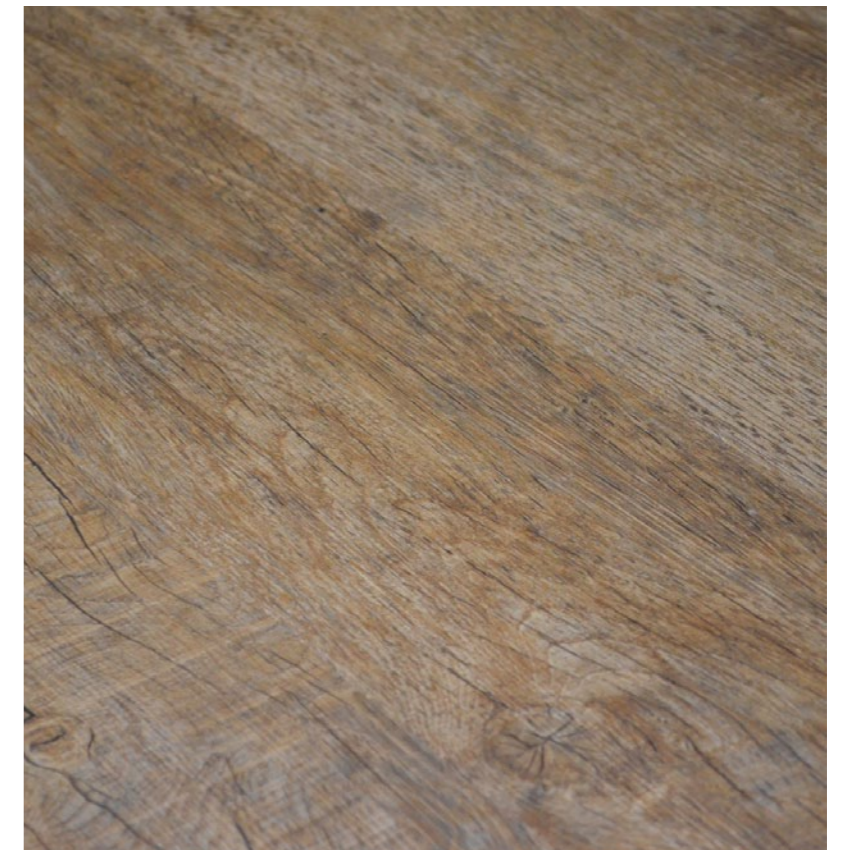

Distressed Oak

Teeming with character to uplift any space.

Our Distressed Oak finish adds an abundance of aged charm and character to any space. Pronounced grain pattern and knot details create a naturally weathered style for a shabby-chic finish. Distressed Oak works superbly with a huge variety of interior styles helping you achieve your perfect look.